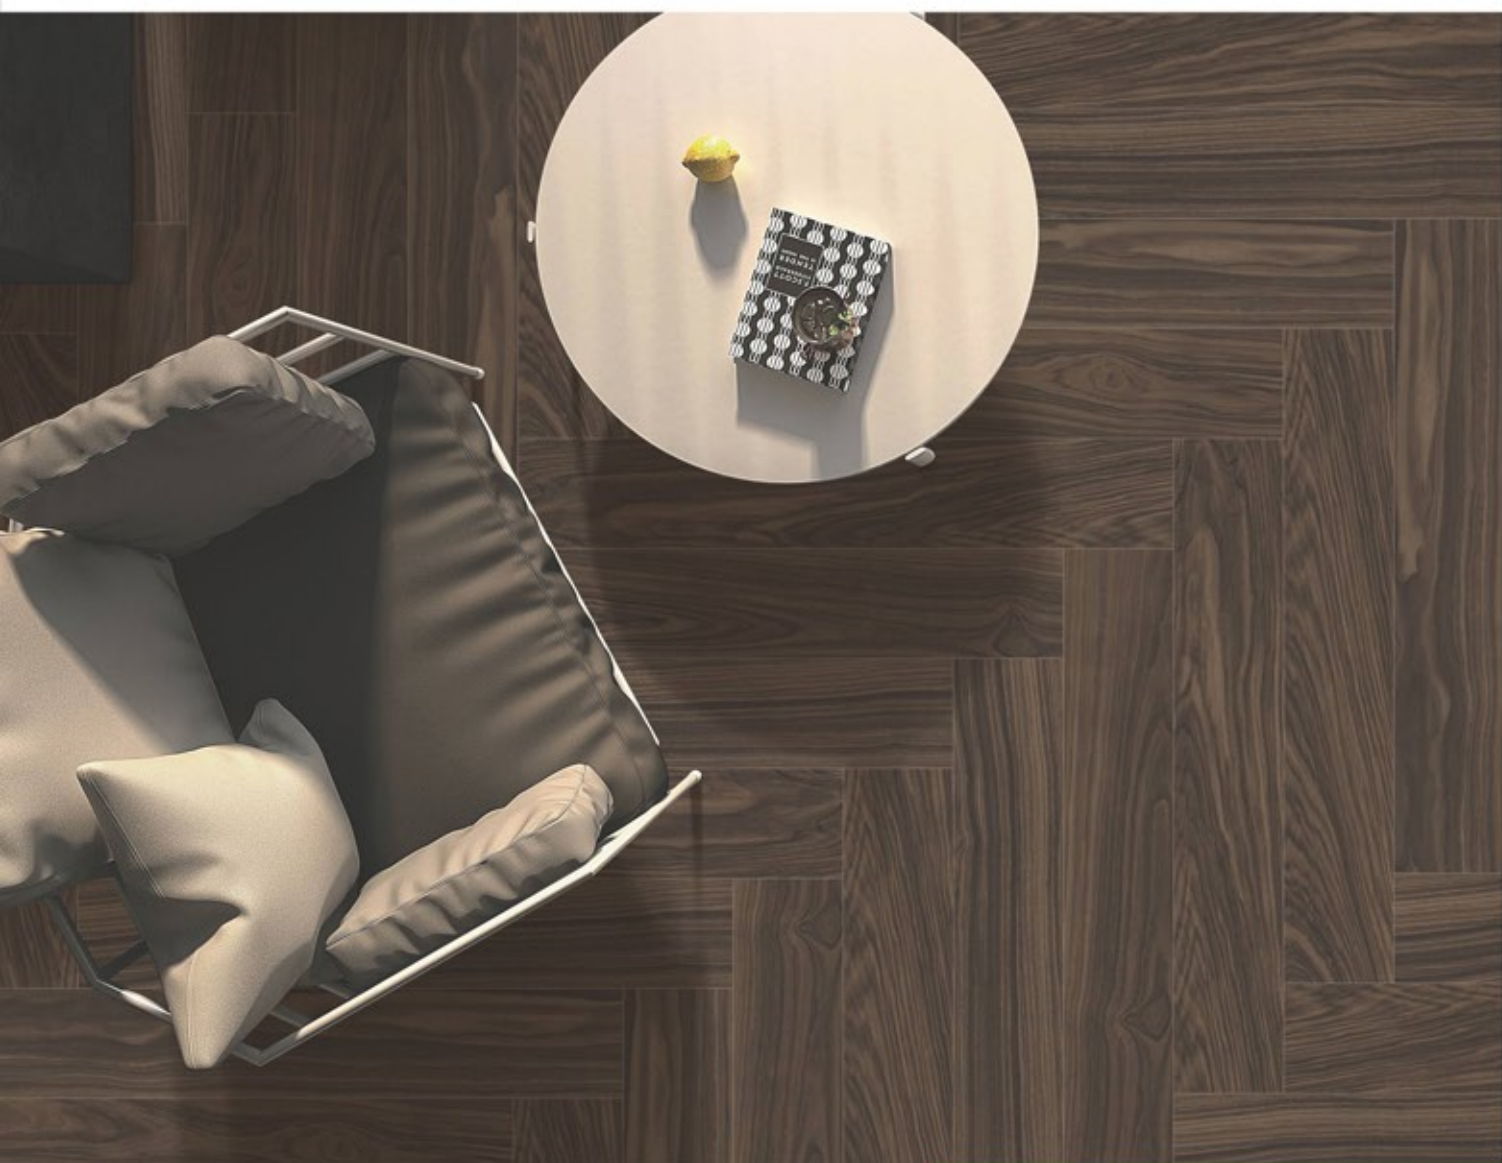

Phase 7

PURE SPIRIT OF
WOOD
200x1200mm

random wall / floor tiles use 3mm space

LAMINA PINE (201)

Phase 7

PURE SPIRIT OF
WOOD
200x1200mm

random wall / floor tiles use 3mm space

LAMINA WENGUE (201)