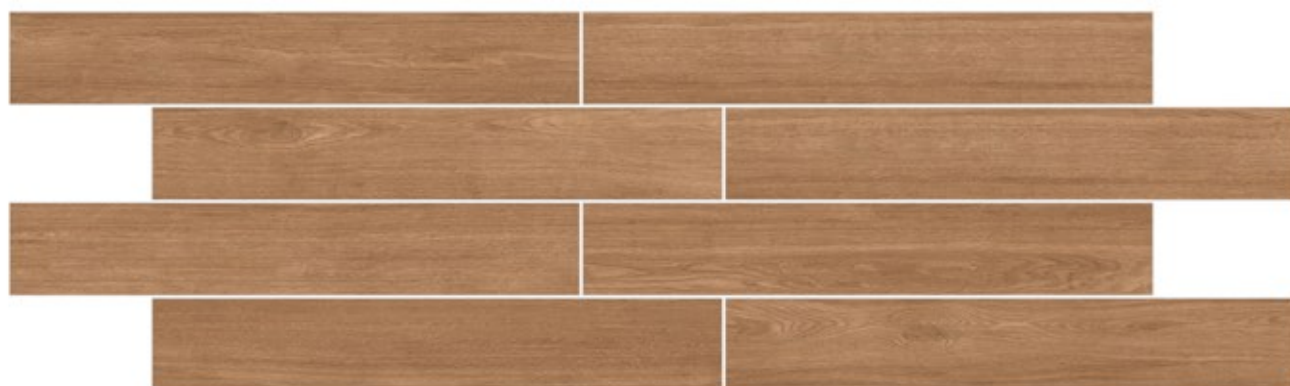

PURE SPIRIT OF
WOOD
200x1200mm

PURE SPIRIT OF
WOOD
200x1200mm

 random  wall / floor tiles  use 3mm space

CASA NATURAL (201)

Phase 12

PURE SPIRIT OF
WOOD
200x1200mm

random wall / floor tiles use 3mm space

CASA BROWN (201)